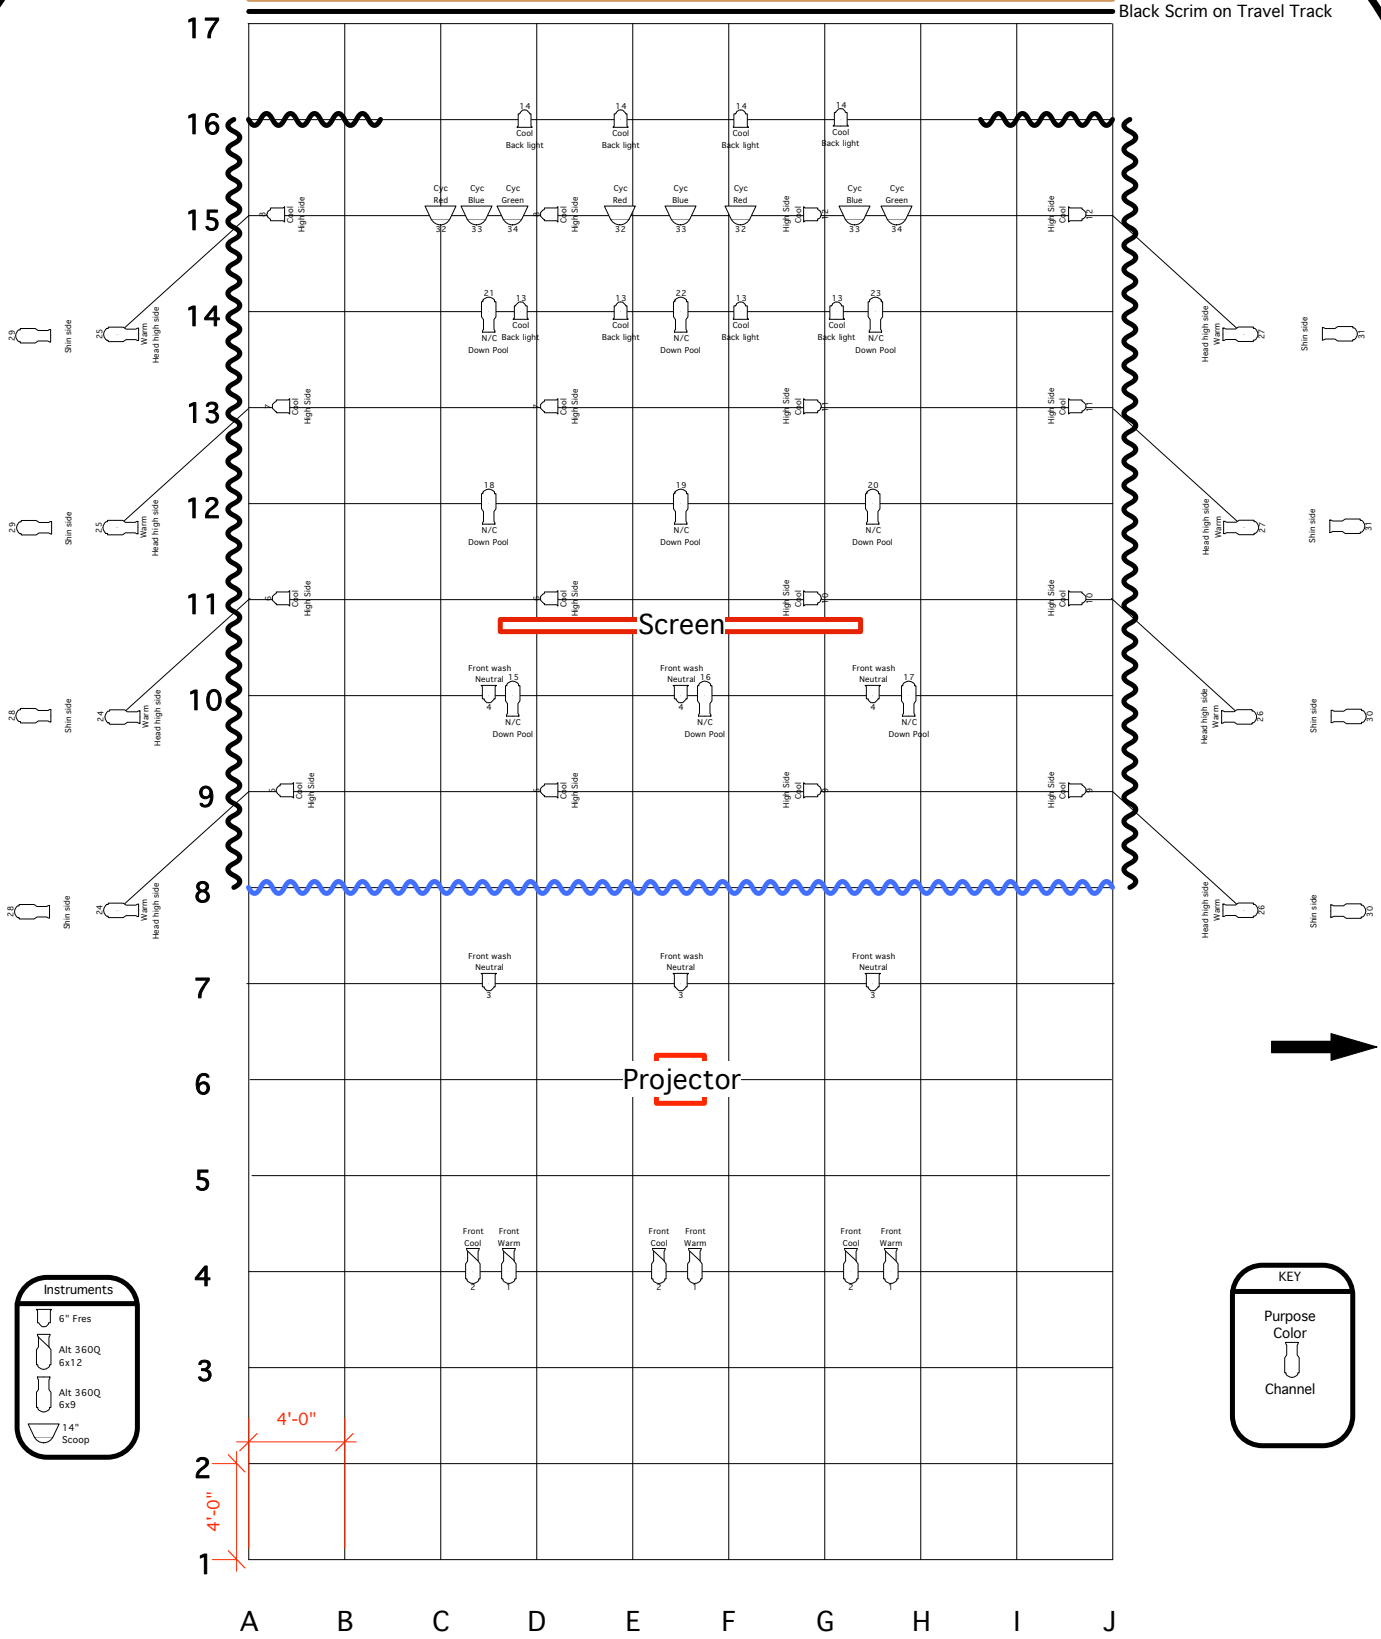

Cream Cyc on Travel Track
Black Scrim on Travel Track

Instruments

- 6" Fres
- Alt 360Q 6x12
- Alt 360Q 6x9
- 14" Scoop

KEY

- Purpose Color
- Channel

THE UNIVERSITY OF UTAH

Marriott Center for Dance

 Modern Dance & Ballet Departments

Studio 240